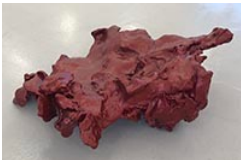

3

Spent Bullet (DUM DUM II), 2015/16
ABS Kunstharz, Gummi / ABS resin, rubber
40 x 20 x 30 cm

4

Self Interest, 1999
European version: 24 elements of the body isolated in Pyrex flasks, etched with the name of each, in proportion by weight based on a 100 pound person: oxygen, carbon, hydrogen, nitrogen, calcium, phosphorous, potassium, sulfur, sodium, chlorine, magnesium, iron, iodine, zinc, manganese, silicon, copper, cobalt, fluorine
Von Künstlerin entworfener Tisch: Glas, ca 1m² / table designed by the artist: glass, 1m²

5

Guilty Marks (Fusion), 2017
Gesso, Tinte, Körperfarbe, Pigment, Schwefel, Öl auf Leinwand / gesso, ink, bodypaint, pigment, liver of sulfur, oil on linen
78,5 x 60,5 cm

6

Guilty Marks (Mushroom Cloud), 2017
Gesso, Leim, Tinte, Pigment auf Leinwand / gesso, size, ink, pigment on linen
43 x 35,5 cm

7

Spent Bullet (Mercedes Sakhir Orange 2018), 2015/18
ABS Kunstharz, Auto Lack / ABS resin, car paint
65 x 43 x 20 cm

8

Guilty Marks (Red and Web), 2017
Gesso, Leim, Pigment, Kies, Körperfarbe, Blattsilber, Öl auf Leinwand / gesso, size, pigment, gravel, bodypaint, silver leaf, oil on linen
78,5 x 60,5 cm