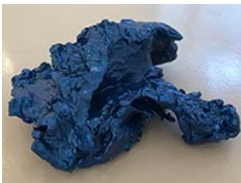

3

Spent Bullet (DUM DUM II), 2015/16
ABS Kunstharz, Gummi / ABS resin, rubber
40 x 20 x 30 cm

4

Self Interest, 1999
European version: 24 elements of the body isolated in Pyrex flasks, etched with the name of each, in proportion by weight based on a 100 pound person: oxygen, carbon, hydrogen, nitrogen, calcium, phosphorous, potassium, sulfur, sodium, chlorine, magnesium, iron, iodine, zinc, manganese, silicon, copper, cobalt, fluorine
Von Künstlerin entworfener Tisch: Glas, ca 1m² / table designed by the artist: glass, 1m²

5

Guilty Marks (Fusion), 2017
Gesso, Tinte, Körperfarbe, Pigment, Schwefel, Öl auf Leinwand / gesso, ink, bodypaint, pigment, liver of sulfur, oil on linen
78,5 x 60,5 cm

6

Guilty Marks (Mushroom Cloud), 2017
Gesso, Leim, Tinte, Pigment auf Leinwand / gesso, size, ink, pigment on linen
43 x 35,5 cm

7

Spent Bullet (Mercedes Sakhir Orange 2018), 2015/18
ABS Kunstharz, Auto Lack / ABS resin, car paint
65 x 43 x 20 cm

8

Guilty Marks (Red and Web), 2017
Gesso, Leim, Pigment, Kies, Körperfarbe, Blattsilber, Öl auf Leinwand / gesso, size, pigment, gravel, bodypaint, silver leaf, oil on linen
78,5 x 60,5 cm

9

Spent Bullet (Toyota Blue 2004), 2015/16
ABS Kunstharz, Auto Lack / ABS resin, car paint
57 x 50 x 26 cm

10

Guilty Marks (Current), 2017
Gesso, Leim, Pigment, Körperfarbe, Tinte, Öl auf Leinwand / gesso, size, pigment, bodypaint, ink, oil on linen
78,5 x 60,5 cm
€ 15.100,-